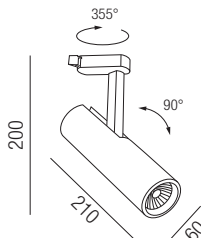

Mamba, LED 35W

Aluminium

230VAC

ON/OFF

CRI >90

WW 3000K

CW 4000K

A+