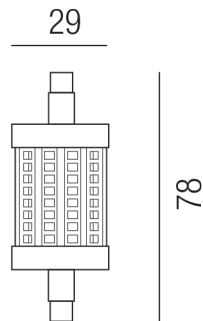

Produktdatenblatt

LED R7s LO-R7S-78-8WD-SWW

Beschreibung

LINE LED R7s - kurz - DIMMBAR
12W R7s/2700K 1521lm
dm29/L78mm