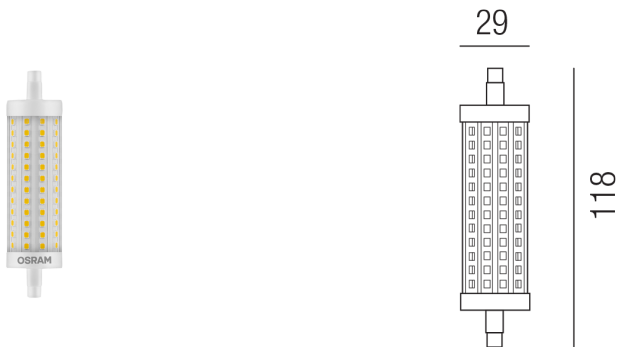

Produktdatenblatt

LED R7s LO-R7S-118-15WD-SWW

Beschreibung

LINE LED R7s - lang - DIMMBAR
16W R7s/2700K 2000lm
dm29/L118mm