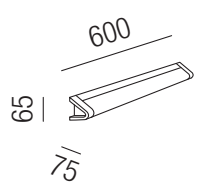

Specular, LED 12W, 1080lm, 3000K LED

chrom, Diffuser Kunststoff satin

230VAC

ON/OFF CRI >80 WW 3000K **A+**

Bestell-Nr.	Euro
16580/60